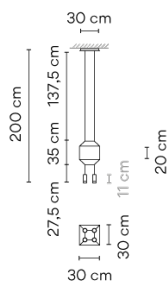

Model Sheet

Optional : Extra cable length
Min. quantity, upcharge and extra lead time apply [EN]

Finish	04 Black RAL 9005
LED temperature color	2700 K
Dimming	DALI 1-10V PUSH Optional Casambi Min. quantity, upcharge and extra lead time apply [EN]
Installation type	Surface Canopy

Materials	Ceiling rose: Steel Body: Aluminum Horizontal rods: Steel
Light source	4 x LED 4,48W 350mA D
LED	CRI>80 1961 lm 109 2700 K
Driver	CC - Constant Current 350 110-240 V 50/60 HZ

Application	Hanging lamps
Packaging	2 Box 0.581 m x 0.533 m x 0.086 m Gross weight 6.8 Net weight 5.62 Vol. 0.0266