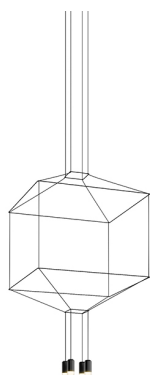

0313

Design By Arik Levy

Wireflow designed by Arik Levy. A hanging lamp which reviews and updates the chandelier look through an exercise of simplification that explores its essence and enhances its outline with great delicacy and at the same time a strong formal presence. Its appearance, as a structure of fine cables finished with eight LED terminals, discretely connects with classic chandelier models, taking this type of lamp to a new, groundbreaking and futuristic dimension. Employing CREA product configurator software, the design can be modified to adapt to your specific project requirements.

Model Sheet

Optional : Extra cable length
Min. quantity, upcharge and extra lead time apply [EN]

Finish	04 Black RAL 9005
LED temperature color	2700 K
Dimming	DALI 1-10V PUSH Optional Casambi Min. quantity, upcharge and extra lead time apply [EN]
Installation type	Surface Canopy

Materials	Ceiling rose: Steel Body: Aluminum Horizontal rods: Steel
Light source	4 x LED 4,48W 350mA D
LED	CRI>80 1961 lm 109 2700 K
Driver	CC - Constant Current 350 110-240 V 50/60 HZ

Application	Hanging lamps
Packaging	2 Box 0.581 m x 0.533 m x 0.086 m Gross weight 6.8 Net weight 5.62 Vol. 0.0266